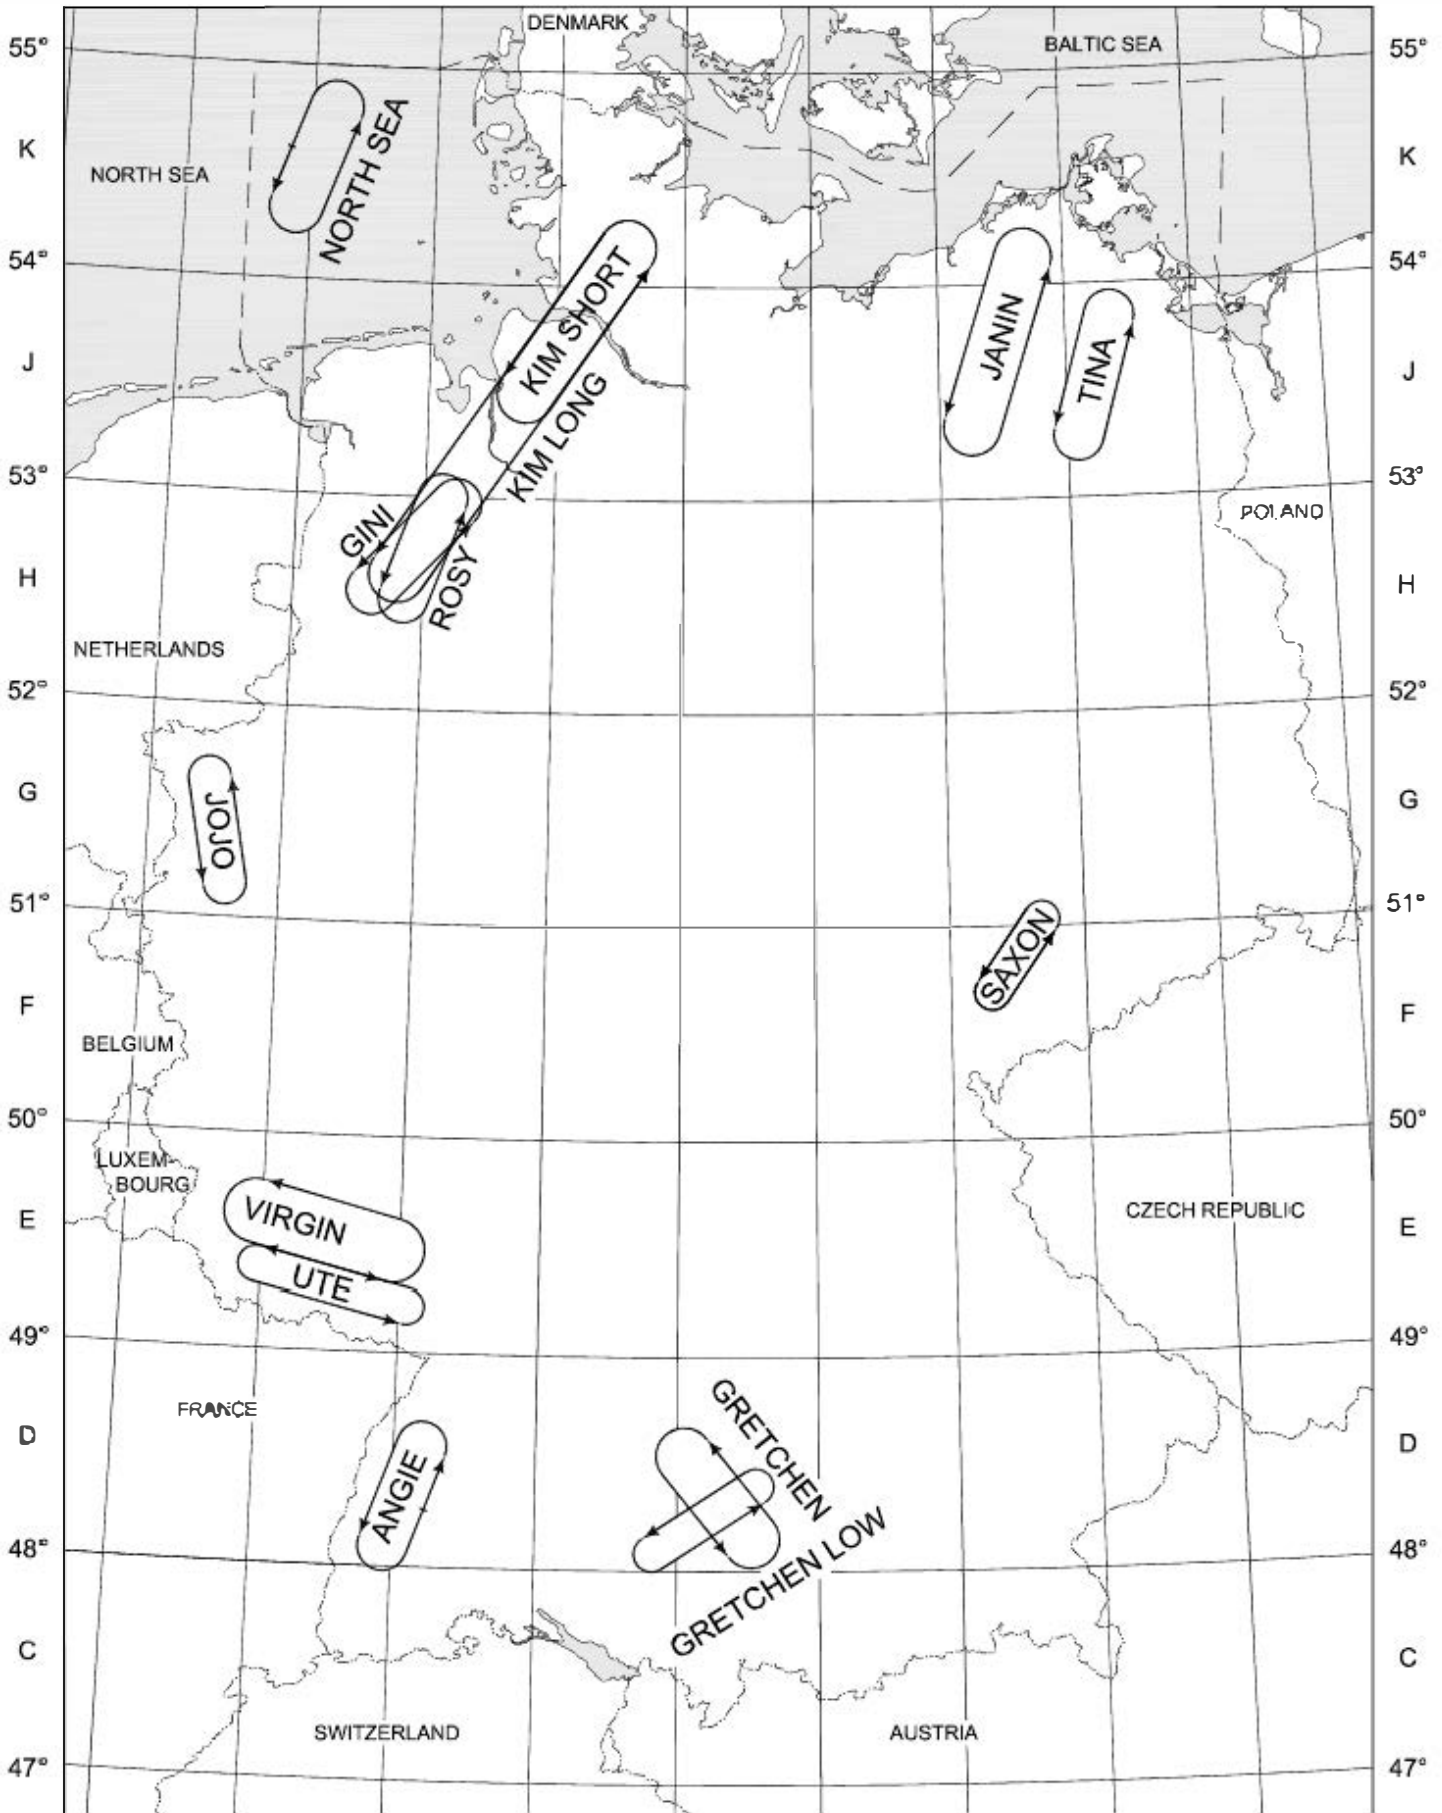

Military Training Areas [ED-R (TRA), ED-R (VPA) and CBA] - Lower Airspace

CHANGE: ED-R 201, ED-R 202 E

Military Training Areas [ED-R (TRA), ED-R (VPA) and CBA] - Upper Airspace

CHANGE: ED-R 305 E, ED-R 302 C

EUCSEA1

ED-R 302A

ED-R 302

ED-R 302B

ED-R
302C

ED-R
312

EHTRA
12A

NETHERLANDS

EDR - Lower Airspace

ED-R Lower Airspace

005° F 006° G 007° H 008° J 009° K 010° L 011° M 012° N 013° P 014° Q 015° A

NK 006° G 007° H 008° J 009° K 010° L 011° M 012° N 013° P 014° Q