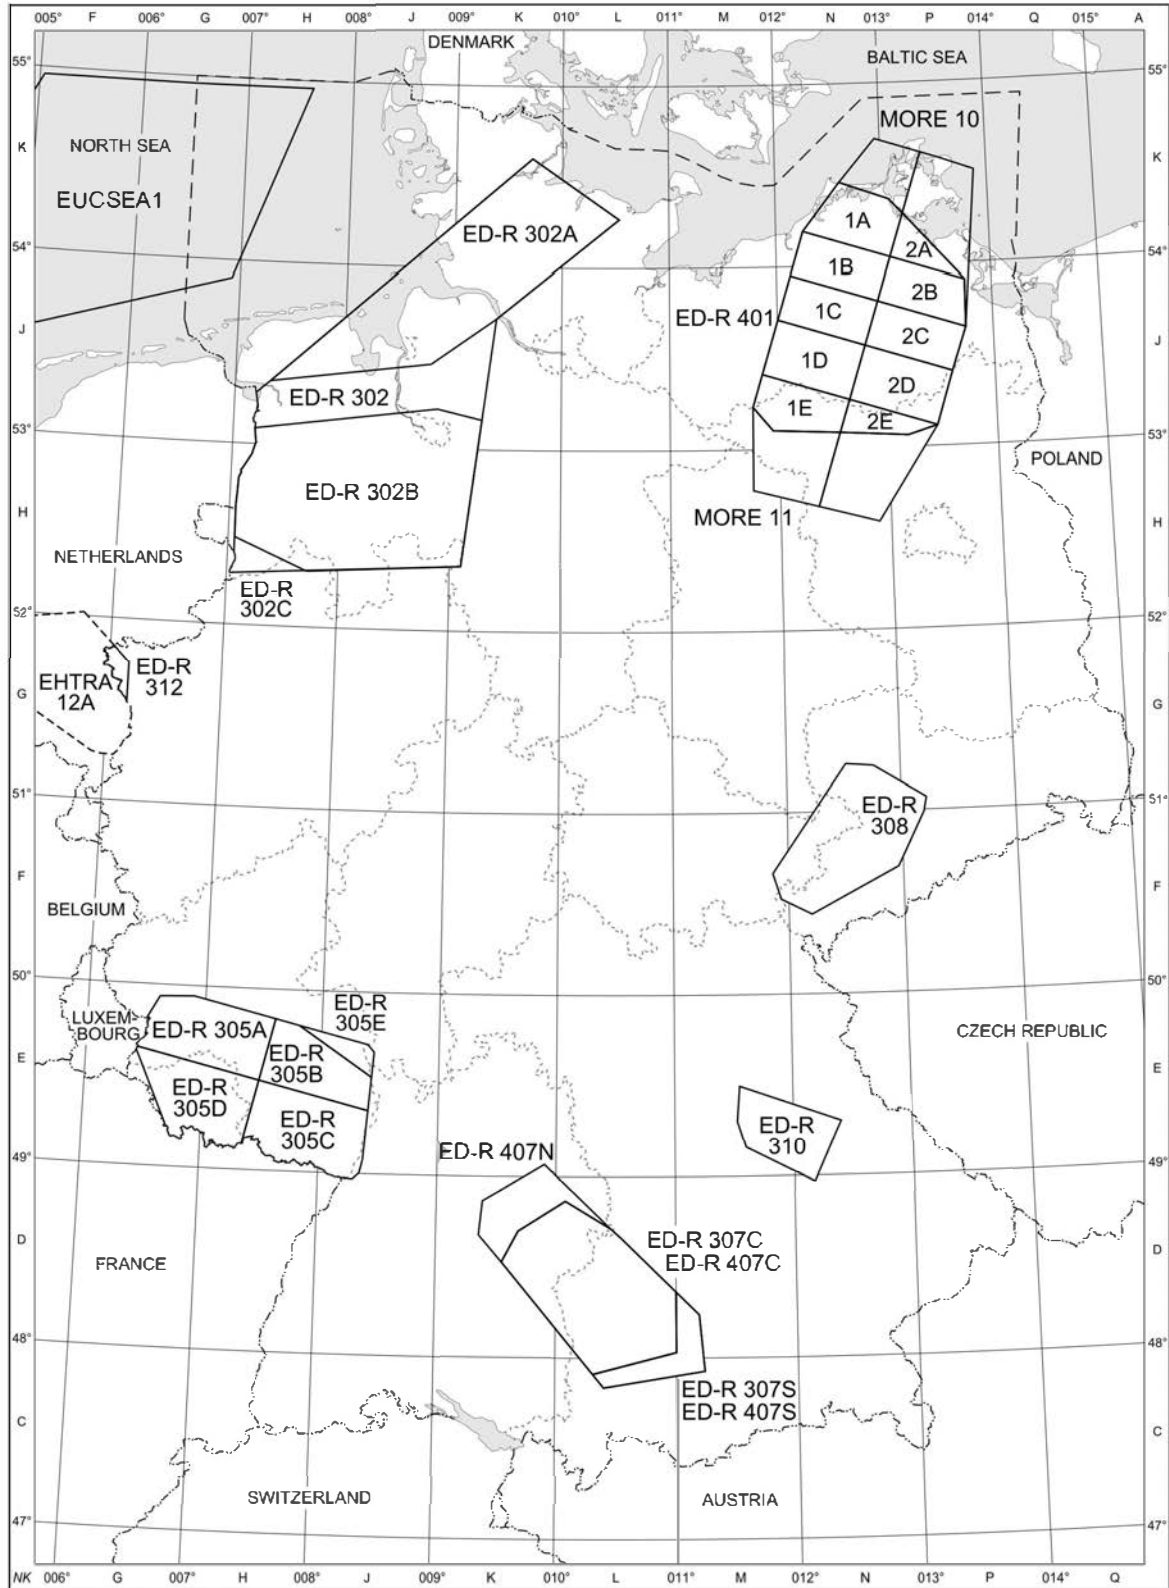

Military Training Areas [ED-R (TRA), ED-R (VPA) and CBA] - Lower Airspace

CHANGE: ED-R 201, ED-R 202 E

Military Training Areas [ED-R (TRA), ED-R (VPA) and CBA] - Upper Airspace

CHANGE: ED-R 305 E, ED-R 302 C

EUCSEA1

ED-R 302A

ED-R 302

ED-R 302B

ED-R
302C

ED-R
312

EHTRA
12A

NETHERLANDS

EDR - Lower Airspace

ED-R Lower Airspace

005° F 006° G 007° H 008° J 009° K 010° L 011° M 012° N 013° P 014° Q 015° A

NK 006° G 007° H 008° J 009° K 010° L 011° M 012° N 013° P 014° Q