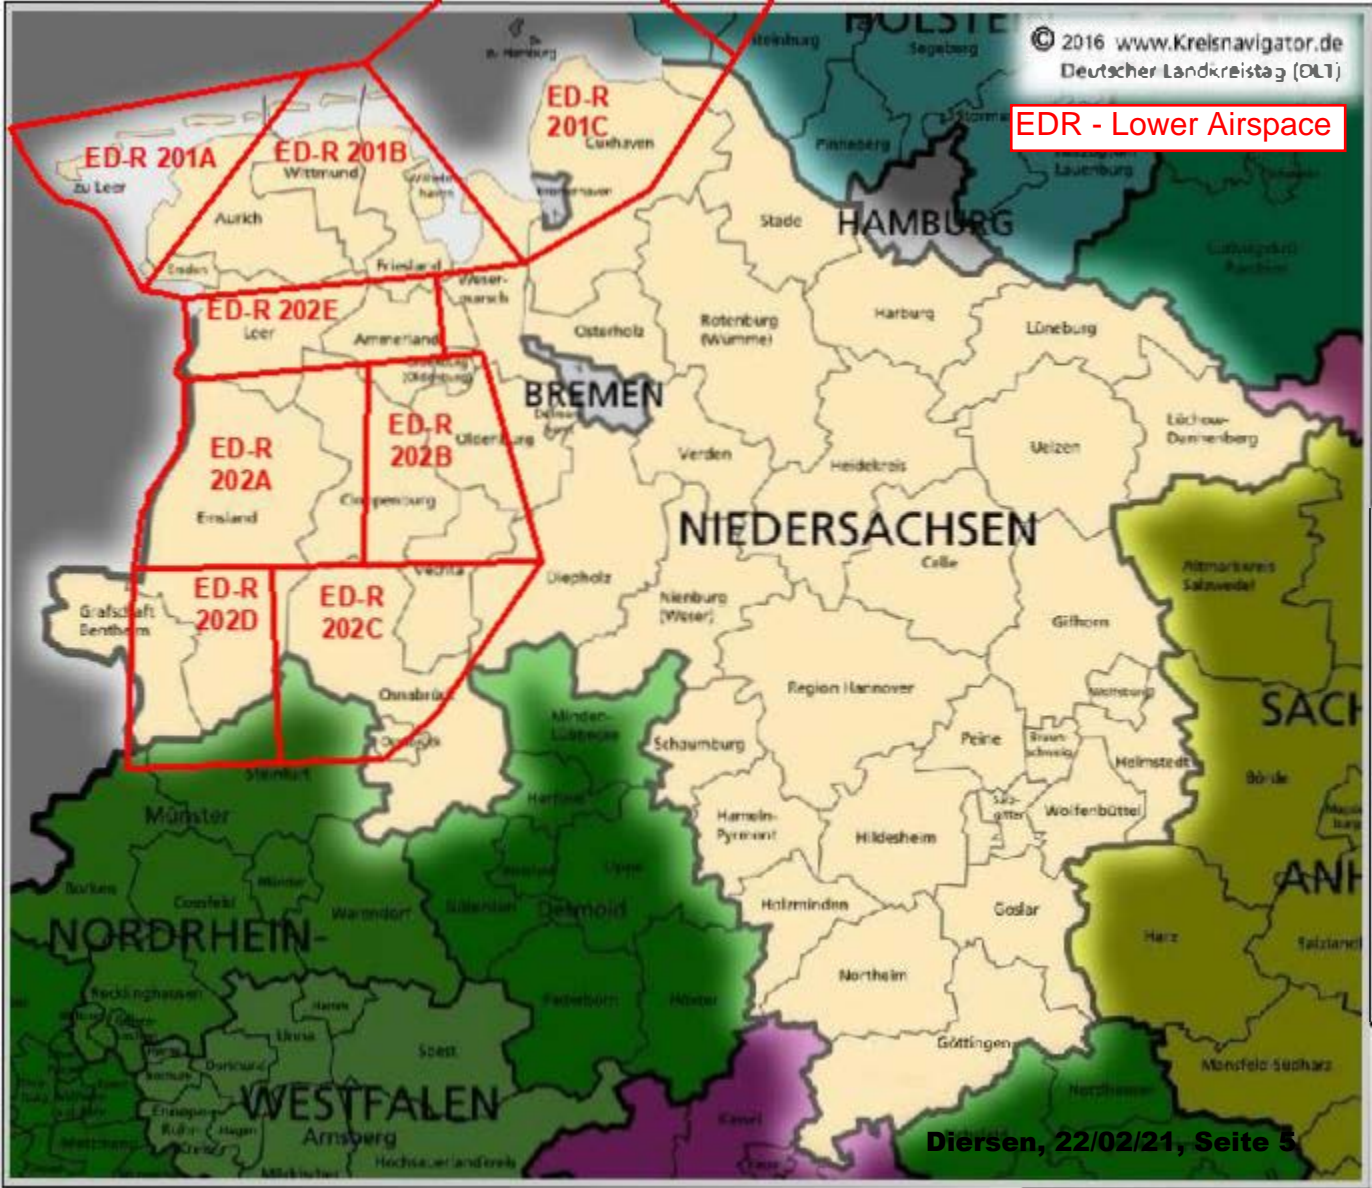

Military Training Areas [ED-R (TRA), ED-R (VPA) and CBA] - Lower Airspace

CHANGE: ED-R 201, ED-R 202 E

Military Training Areas [ED-R (TRA), ED-R (VPA) and CBA] - Upper Airspace

CHANGE: ED-R 305 E, ED-R 302 C

EUCSEA1

ED-R 302A

ED-R 302

ED-R 302B

ED-R
302C

ED-R
312

EHTRA
12A

NETHERLANDS

EDR - Lower Airspace

ED-R Lower Airspace

005° F 006° G 007° H 008° J 009° K 010° L 011° M 012° N 013° P 014° Q 015° A

NK 006° G 007° H 008° J 009° K 010° L 011° M 012° N 013° P 014° Q