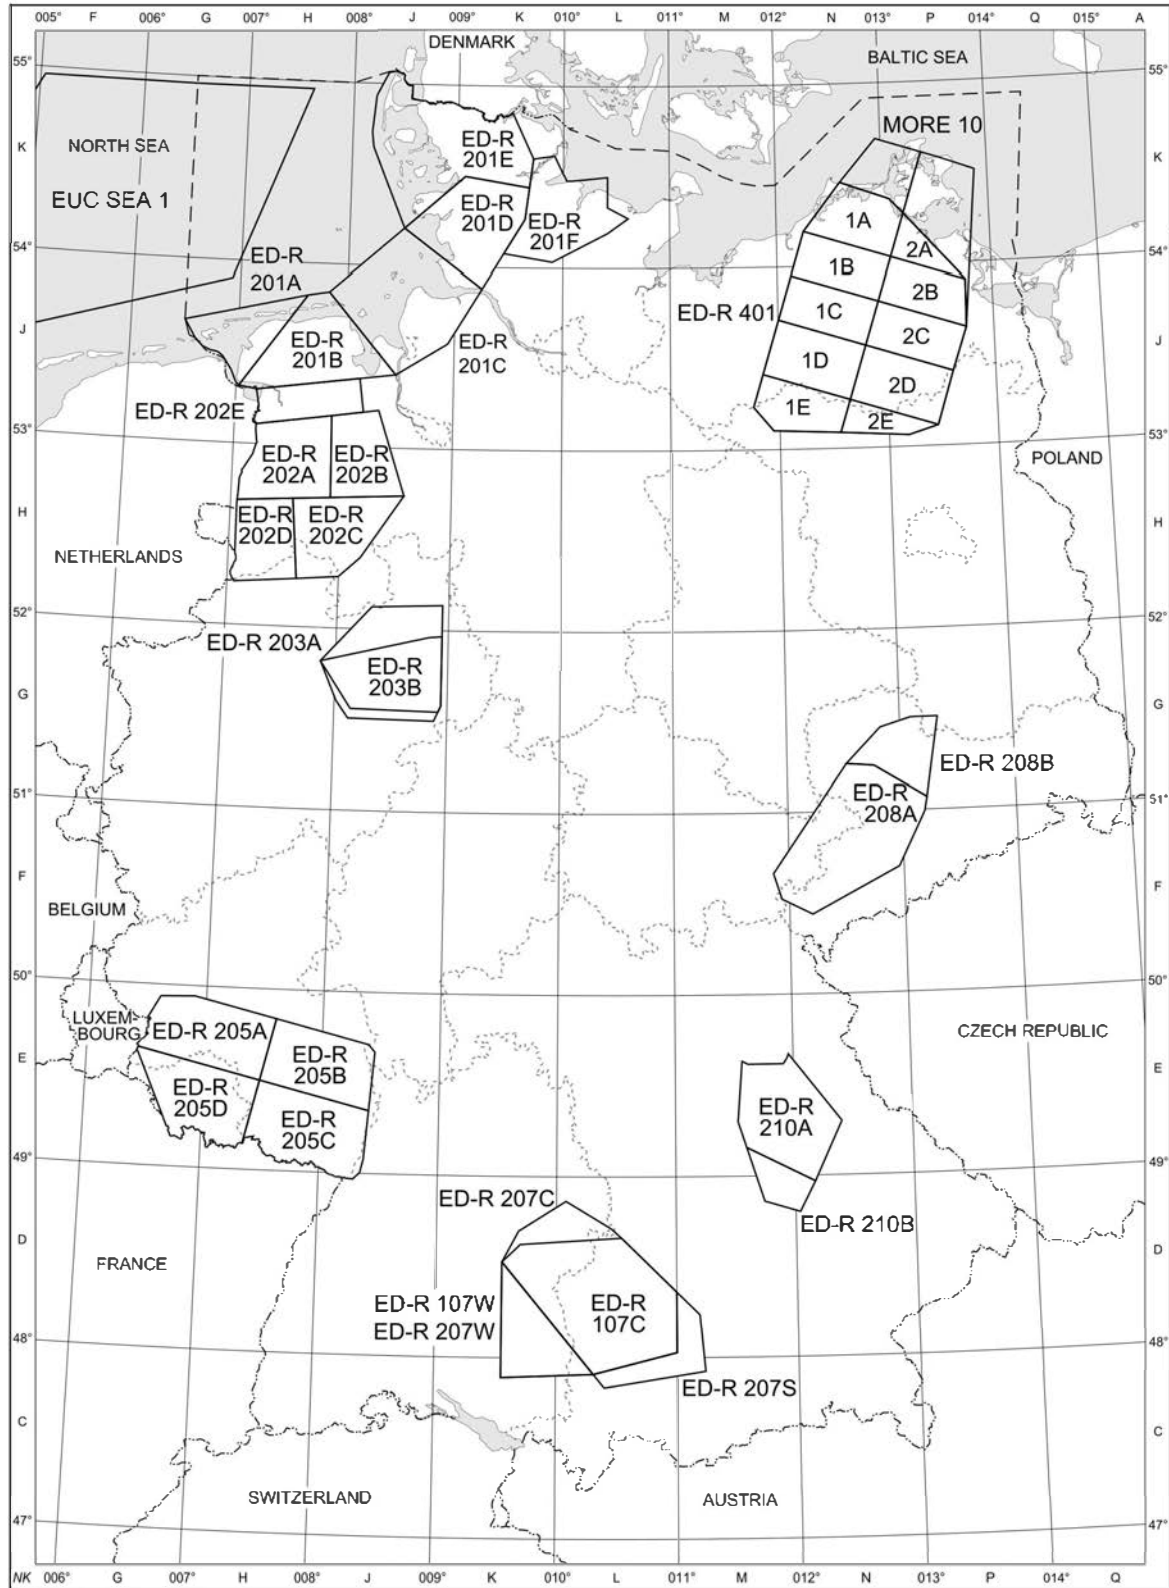

Military Training Areas [ED-R (TRA), ED-R (VPA) and CBA] - Lower Airspace

CHANGE: ED-R 201, ED-R 202 E

Military Training Areas [ED-R (TRA), ED-R (VPA) and CBA] - Upper Airspace

CHANGE: ED-R 305 E, ED-R 302 C

EUCSEA1

ED-R 302A

ED-R 302

ED-R 302B

ED-R
302C

ED-R
312

EHTRA
12A

NETHERLANDS

EDR - Lower Airspace

ED-R Lower Airspace

005° F 006° G 007° H 008° J 009° K 010° L 011° M 012° N 013° P 014° Q 015° A

NK 006° G 007° H 008° J 009° K 010° L 011° M 012° N 013° P 014° Q